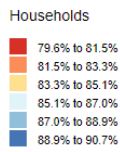

Range: 66.7% - 82.3%

Show additional demographics

Computing Devices in the Home

About the data... This data is only available at the Census **tract** level.

One or more devices

Percentages

Range: 79.6% - 90.7%