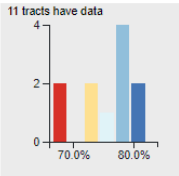

Community Profile Maps

Internet Subscription Rates

About the data... This data is only available at the Census **tract** level.

With a Broadband subscription

Range: 66.7% - 82.3%

Show additional demographics