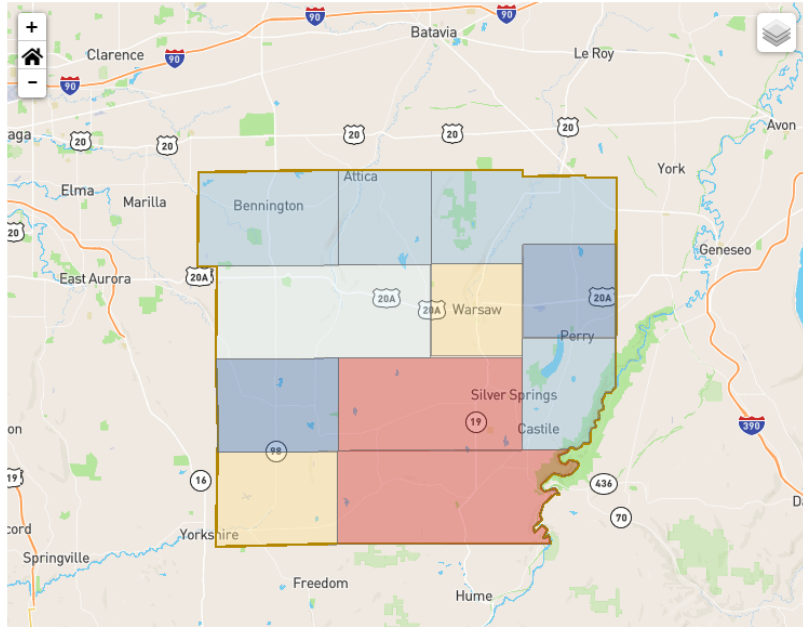

Key Demographics: Wyoming County

	Wyoming
Total population	40,565
Median household income	\$57,914 ± \$1,921
Population per sq/mi	68
Total households	15,815 ± 213
Households per sq/mi	27
Area (sq/mi)	592.8
Families in poverty	10.78% ± 1.77%
Proportion Persons of Color	8.39% ± 0.73%
Proportion Black or African American	4.53% ± 0.40%
Proportion Hispanic or Latino	3.25%
Proportion Native American	0.56% ± 0.31%
Proportion of workers who work from home	3.38% ± 1.06%

Source: <https://internet-is-infrastructure.org/>

Community Profile Maps

Internet Subscription Rates

About the data... This data is only available at the Census **tract** level.

With a Broadband subscription

Range: 66.7% - 82.3%

Show additional demographics

Computing Devices in the Home

About the data... This data is only available at the Census **tract** level.

One or more devices

Percentages

Range: 79.6% - 90.7%