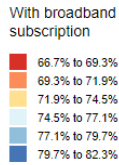

Community Profile Maps

Internet Subscription Rates

About the data... This data is only available at the Census **tract** level.

With a Broadband subscription

Range: 66.7% - 82.3%

Show additional demographics