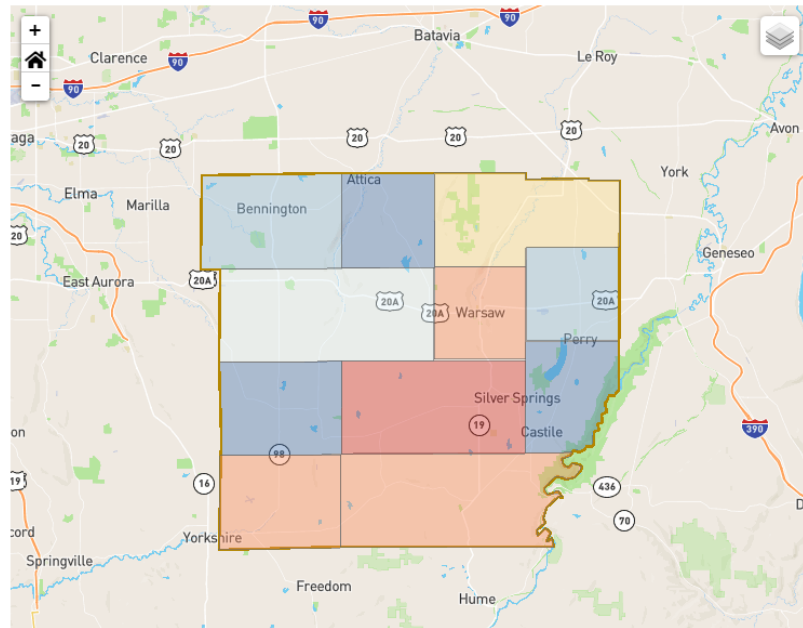

Source: <https://internet-is-infrastructure.org/>

Community Profile Maps

Internet Subscription Rates

About the data... This data is only available at the Census **tract** level.

With a Broadband subscription

Range: 66.7% - 82.3%

Show additional demographics

Computing Devices in the Home

About the data... This data is only available at the Census **tract** level.

One or more devices

Percentages

Range: 79.6% - 90.7%

Show additional demographics

Source: <https://internet-is-infrastructure.org/>